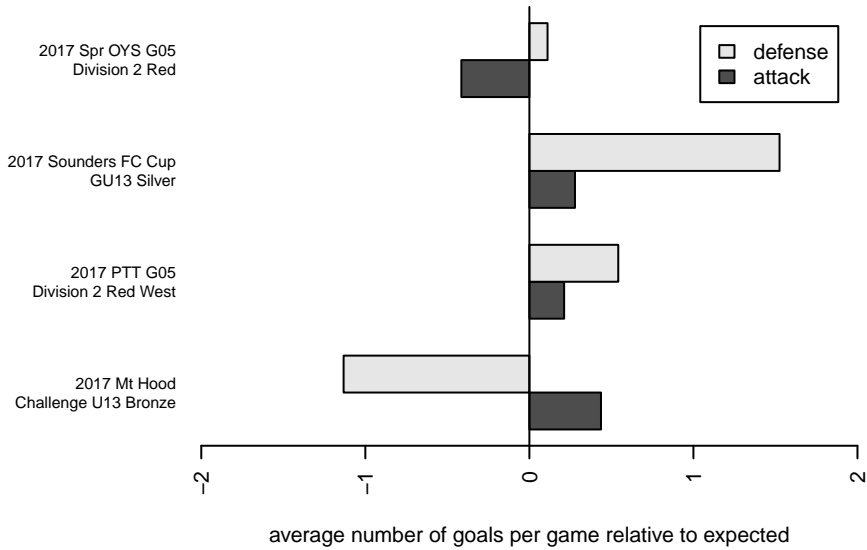

# Pacific FC Fury G05

Pacific FC  
 Battleground, WA  
 G05 total strength=624  
 attack=0.69 defense=0.42  
 fall league = PTT G05 Div 2 Red West  
 spr league = Spr OYS G05 Div 2 Red

alt names used:  
 PACIFIC FC PFC G05 FURY  
 Pacific FC G05 Fury  
 Pacific FC 05G Fury  
 PFC G05 Fury  
 Pacific FC 05G Fury

Venues played:  
 2017 PCU Summer Classic Black  
 2017 Sounders FC Cup GU13 Silver  
 2017 Mt Hood Challenge U13 Bronze  
 2017 PTT G05 Division 2 Red West  
 2017 Spr OYS G05 Division 2 Red

**Pacific FC Fury G05**  
 Dots are actual minus expected GF (blue circles) and GA (red triangles).  
 Blue line is smoothed change in attack strength. Red is smoothed change in defense strength.

**attack and defense variance (black dot)  
relative to other teams  
and top 10 in region**

**attack and defense rating  
relative to others at age  
and all opponents in last 13 months**

**Performance relative to 13 month average**