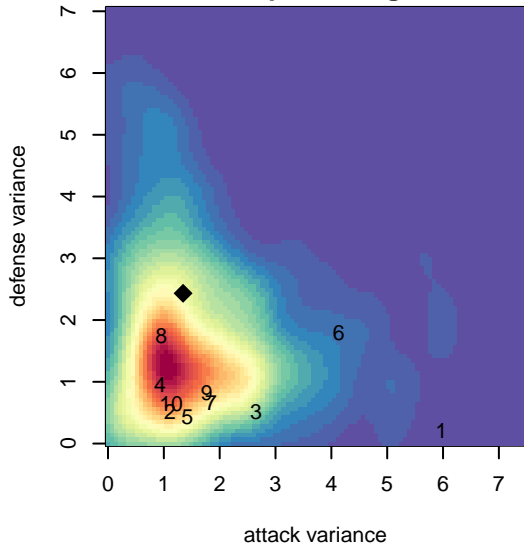

# Pacific FC Fury G05

Pacific FC  
 Battleground, WA  
 G05 total strength=624  
 attack=0.69 defense=0.42  
 fall league = PTT G05 Div 2 Red West  
 spr league = Spr OYS G05 Div 2 Red

alt names used:  
 PACIFIC FC PFC G05 FURY  
 Pacific FC G05 Fury  
 Pacific FC 05G Fury  
 PFC G05 Fury  
 Pacific FC 05G Fury

Venues played:  
 2017 PCU Summer Classic Black  
 2017 Sounders FC Cup GU13 Silver  
 2017 Mt Hood Challenge U13 Bronze  
 2017 PTT G05 Division 2 Red West  
 2017 Spr OYS G05 Division 2 Red

**Pacific FC Fury G05**  
 Dots are actual minus expected GF (blue circles) and GA (red triangles).  
 Blue line is smoothed change in attack strength. Red is smoothed change in defense strength.

**attack and defense variance (black dot)  
relative to other teams  
and top 10 in region**

**attack and defense rating  
relative to others at age  
and all opponents in last 13 months**

**Performance relative to 13 month average**