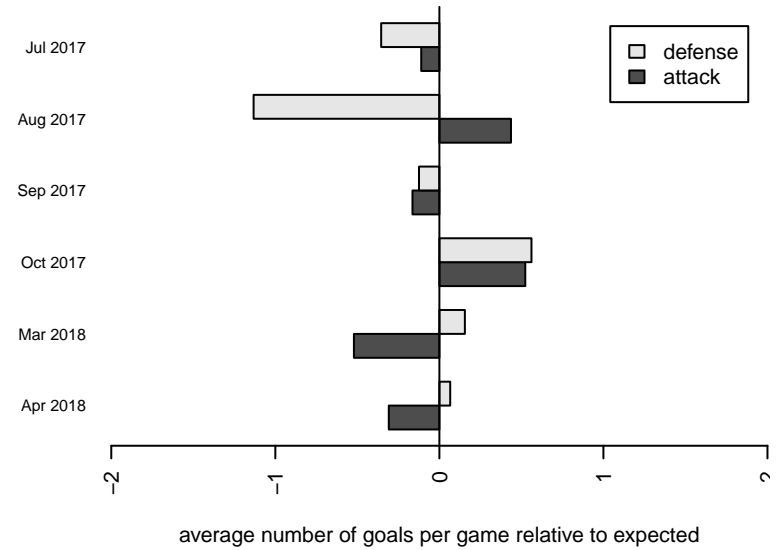

Performance relative to 13 month average