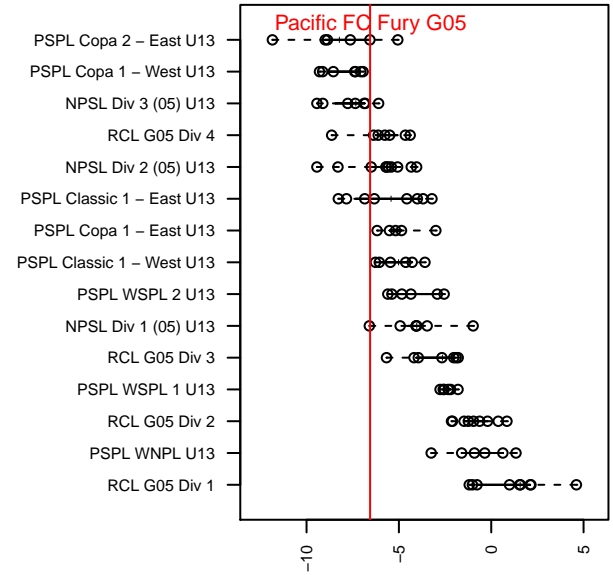

# Pacific FC Fury G05

Pacific FC  
 Battleground, WA  
 G05 total strength=624  
 attack=0.69 defense=0.42  
 fall league = PTT G05 Div 2 Red West  
 spr league = Spr OYS G05 Div 2 Red

alt names used:  
 PACIFIC FC PFC G05 FURY  
 Pacific FC G05 Fury  
 Pacific FC 05G Fury  
 PFC G05 Fury  
 Pacific FC 05G Fury

Venues played:  
 2017 PCU Summer Classic Black  
 2017 Sounders FC Cup GU13 Silver  
 2017 Mt Hood Challenge U13 Bronze  
 2017 PTT G05 Division 2 Red West  
 2017 Spr OYS G05 Division 2 Red

**Pacific FC Fury G05**  
 Dots are actual minus expected GF (blue circles) and GA (red triangles).  
 Blue line is smoothed change in attack strength. Red is smoothed change in defense strength.

**attack and defense variance (black dot)  
relative to other teams  
and top 10 in region**

**attack and defense rating  
relative to others at age  
and all opponents in last 13 months**

**Performance relative to 13 month average**