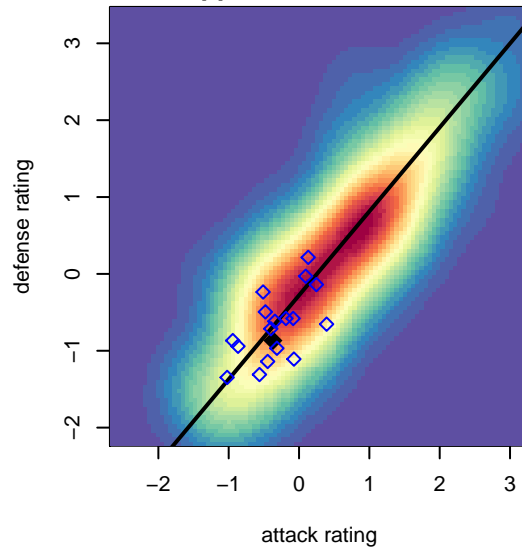

# Pacific FC Fury G05

Pacific FC  
 Battleground, WA  
 G05 total strength=624  
 attack=0.69 defense=0.42  
 fall league = PTT G05 Div 2 Red West  
 spr league = Spr OYS G05 Div 2 Red

alt names used:  
 PACIFIC FC PFC G05 FURY  
 Pacific FC G05 Fury  
 Pacific FC 05G Fury  
 PFC G05 Fury  
 Pacific FC 05G Fury

Venues played:  
 2017 PCU Summer Classic Black  
 2017 Sounders FC Cup GU13 Silver  
 2017 Mt Hood Challenge U13 Bronze  
 2017 PTT G05 Division 2 Red West  
 2017 Spr OYS G05 Division 2 Red

**Pacific FC Fury G05**  
 Dots are actual minus expected GF (blue circles) and GA (red triangles).  
 Blue line is smoothed change in attack strength. Red is smoothed change in defense strength.

**attack and defense variance (black dot)  
relative to other teams  
and top 10 in region**

**attack and defense rating  
relative to others at age  
and all opponents in last 13 months**

**Performance relative to 13 month average**