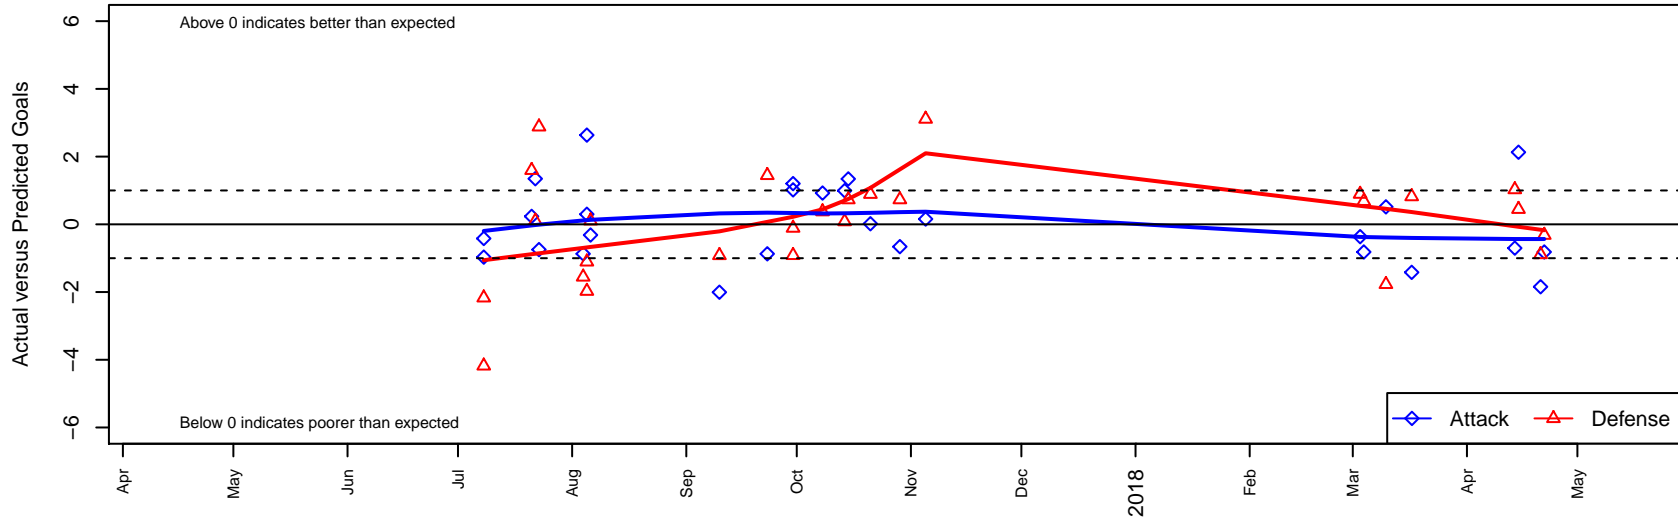

# Pacific FC Fury G05

Pacific FC  
 Battleground, WA  
 G05 total strength=624  
 attack=0.69 defense=0.42  
 fall league = PTT G05 Div 2 Red West  
 spr league = Spr OYS G05 Div 2 Red

alt names used:  
 PACIFIC FC PFC G05 FURY  
 Pacific FC G05 Fury  
 Pacific FC 05G Fury  
 PFC G05 Fury  
 Pacific FC 05G Fury

Venues played:  
 2017 PCU Summer Classic Black  
 2017 Sounders FC Cup GU13 Silver  
 2017 Mt Hood Challenge U13 Bronze  
 2017 PTT G05 Division 2 Red West  
 2017 Spr OYS G05 Division 2 Red

**Pacific FC Fury G05**  
 Dots are actual minus expected GF (blue circles) and GA (red triangles).  
 Blue line is smoothed change in attack strength. Red is smoothed change in defense strength.

**attack and defense variance (black dot)  
relative to other teams  
and top 10 in region**

**attack and defense rating  
relative to others at age  
and all opponents in last 13 months**

**Performance relative to 13 month average**